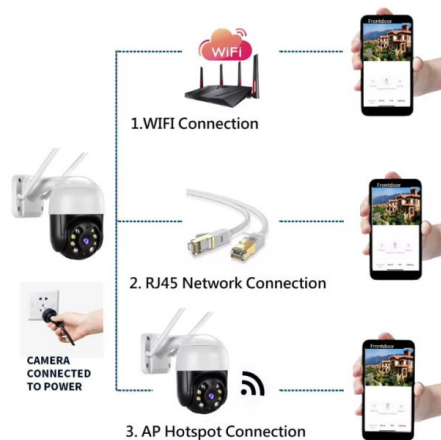

## CAM-IP2MP-EP8 GMB kamera 2 mpix microSD iCSee xmeye pro Two-way voice PTZ ip66 1.5inch black/white

Šifra: 63891

Kategorija proizvoda: Web kamere

Proizvođač: Gembird

**Cena: 3.242,00 din.**

Model: CAM-IP2MP-EP8 2MP H.265 WiFi Camera, 1.5 Inch, ICSEE App 4pcs IR LED + 4pcs White LED, 3.6mm Lens RJ45, Onvif P2P, Auto Tracking, Human Detection IP66, Two Way Audio, 2A Adapter, Support TF Card Smart IR&Color Night Vision, Pan 355°, Tilt 90° App: icsee Support system: Support IOS, Android mobile view (iOS 4.3 Android OS 2.3 above), Windows, Storage: Support cloud /TF Card stroage (Max 128GB) Monitor Advantage: Support PC computer monitoring, smartphone multi-pic view. View Angel: 80 degree Compression Format: H.265 Sensor: 1/2.7" XM550+335E Minimum illumination: Color: 0.4Lux, B/W: 0.01Lux SNR: ?48dB Electronic shutter: 1/50(1/60)s to 1/10,000 s Lens: 3.6mm Pan-tilt: H:350degree, V: 90 degree IR CUT: IR-Cut switch day and night auto Night vision: 4 pcs IR LED + 4pcs Warm white LED , support infrared night vision/ full color night vision/ smart night vision Infrared illumination distance: within 30 meters Maximum image size: Main stream: 2592\*1944; Frame rate: Maximum frame rate: 50Hz: 25fps network frame rate adaptation Alert function: Intelligent double light humanoid recognition alarm / mix line, area, two-way flow detection Human Tracking: support Alarm mode: Siren warning, custom voice playback recording, mobile APP alarm push Two-way voice: support ONVIF protocol: Support Digital noise reduction: 2D/3D digital noise reduction Motion detect: Support ,send message to the phone Network Connection: AP hotspot , WIFI WIFI 802.11 b/g/n, 10/100M Base-TX Ethernet, RJ45 Connector Work temperature: -20?~50? Work Humidity: 10%~80% Power: DC12V; 2A (price not including power supply) Accessories: user manual, screws,screwdriver,Waterproof connector bags.